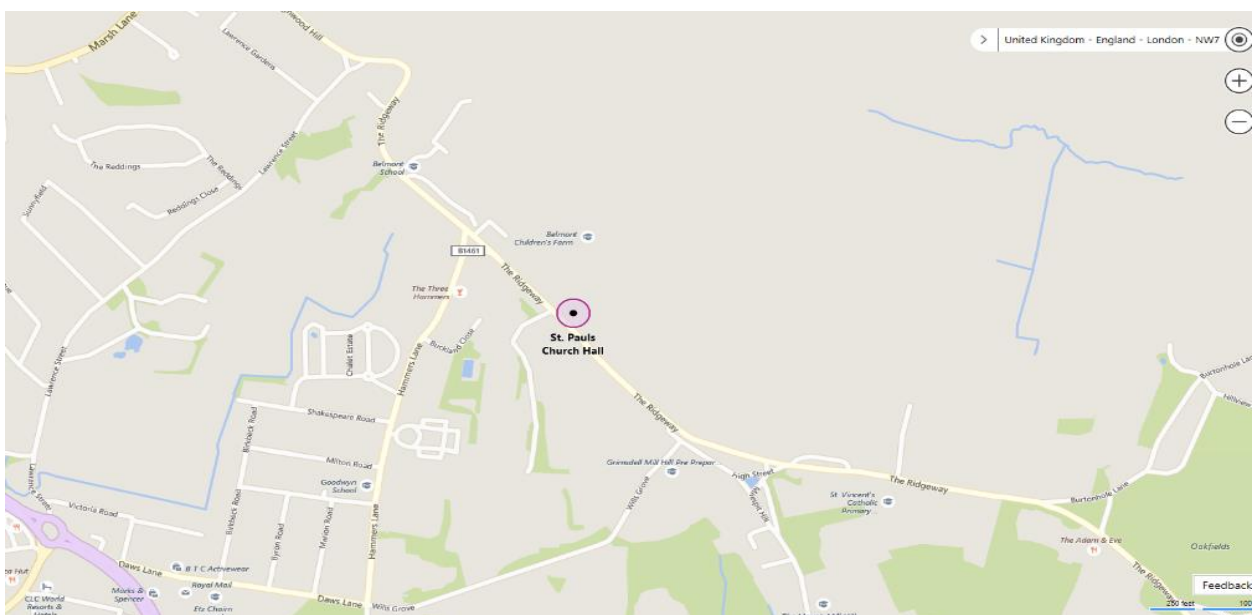

Contact Name: Pauline/Alan Bolding
Telephone: 0208 506 0662
020 8550 2070
Email: pbolding29@gmail.com

Website: www.stpaulswb.com

Address & Location

Revd Ola Franklin, The vicarage, 4 Cross Road, Woodford Bridge, IG8 8BS

We are situated in between Chigwell Road A113 & Manor Road B173.
Opposite The Prince Regent Hotel Manor Road

Jelly Bean Events Limited Registered in England No. 09700900
Registered Office: 13-17 High Beech Road, Loughton IG10 4BN
Office & Warehouse Address: Unit 14 Spire Green Centre. The Pinnacles. Harlow, Essex CM19 5TR
Telephone: 0203 805 7660 Email: info@jellybeanevents.co.uk
Website: www.jellybeanevents.co.uk