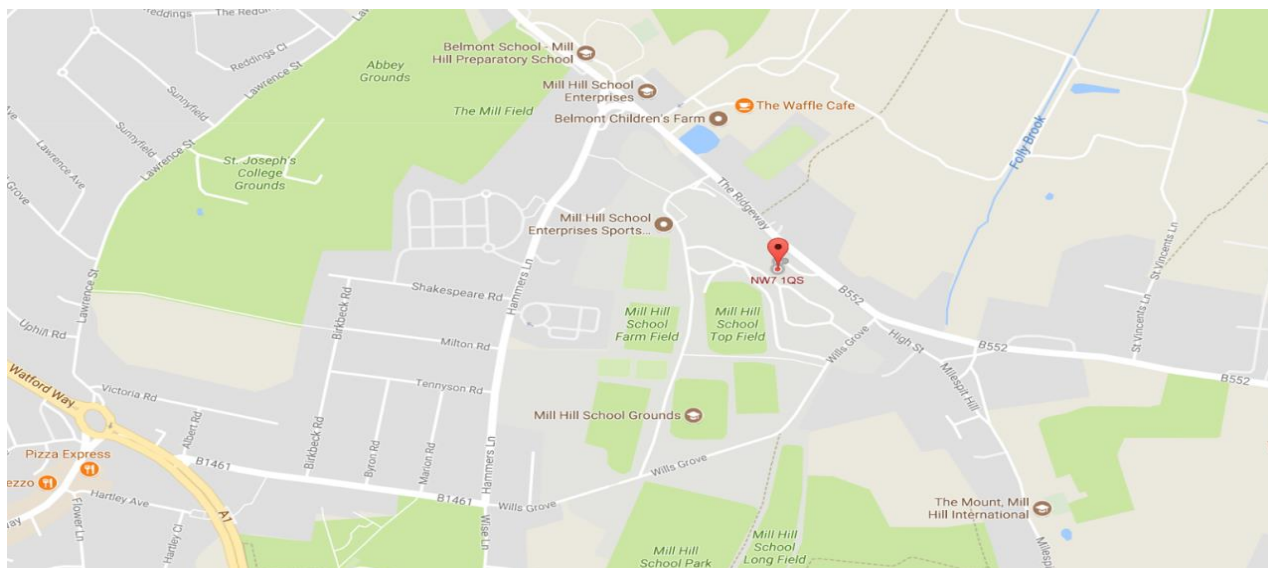

Travelling south from the M1, leave at junction 4 and take the 4th exit onto the Watford Way (travelling north take the Watford Way northbound).

Take the Daws Lane exit from the Watford Way, 20 yards south of Mill Hill Circus. Turn left at Hammers Lane, then right onto The Ridgeway and the School is 200 yards on the right.