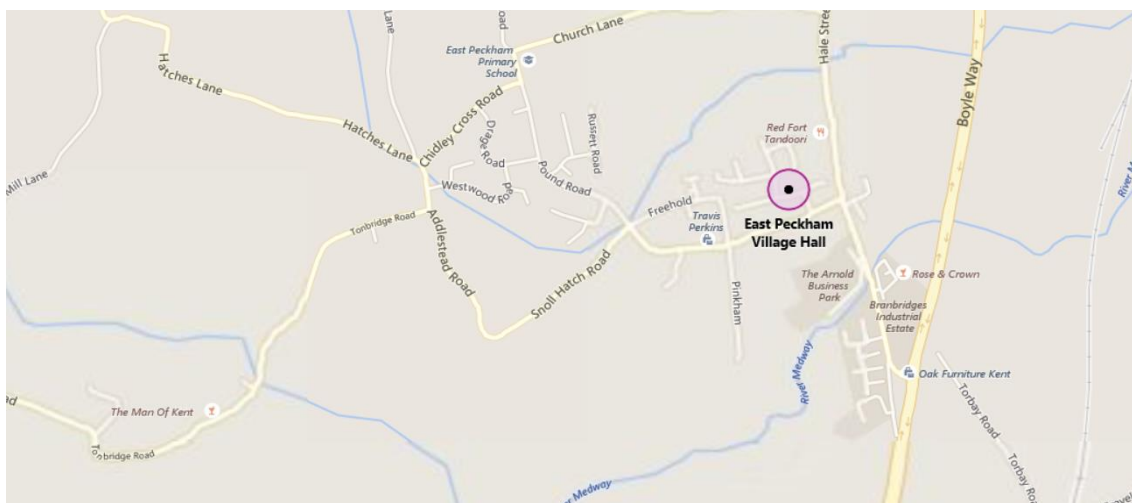

Address & Location

Address: East Peckham Village Hall, Bush Road, East Peckham, Kent TN12 5LL

Jelly Bean Events Limited Registered in England No. 09700900
Registered Office: 13-17 High Beech Road, Loughton IG10 4BN
Office & Warehouse Address: Unit 14 Spire Green Centre. The Pinnacles. Harlow, Essex CM19 5TR
Telephone: 0203 805 7660 Email: info@jellybeanevents.co.uk
Website: www.jellybeanevents.co.uk