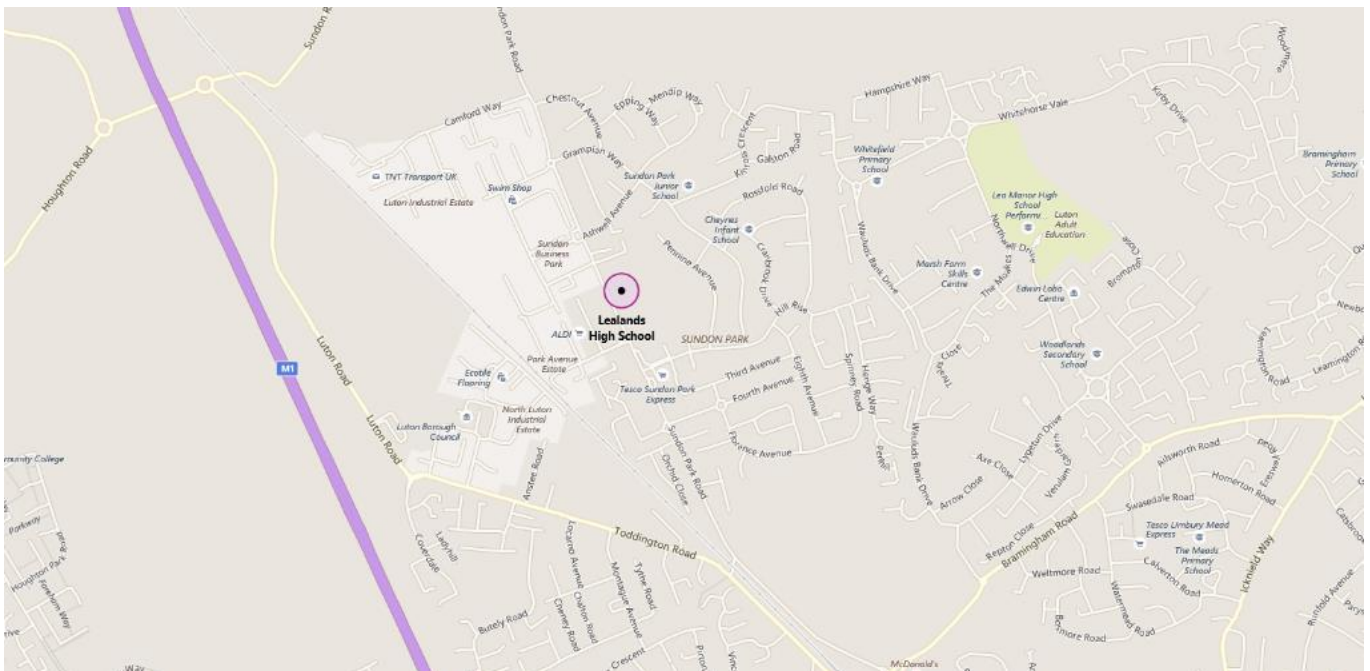

Address & Location

Lealands High School, Sundon Park Road, Luton, LU3 3AL

Jelly Bean Events Limited Registered in England No. 09700900
Registered Office: 13-17 High Beech Road, Loughton IG10 4BN
Office & Warehouse Address: Unit 14 Spire Green Centre, The Pinnacles, Harlow, Essex CM19 5TR
Telephone: 0203 805 7660 Email: info@jellybeanevents.co.uk
Website: www.jellybeanevents.co.uk